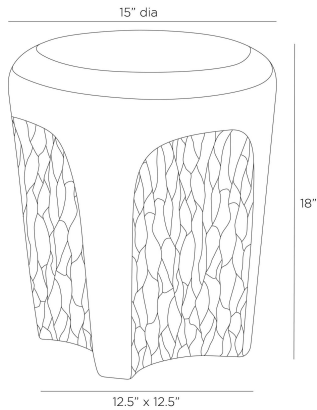

## CAPER OUTDOOR ACCENT TABLE

FAS09  
Ivory, Concrete Composite

Contrast arches and a chiseled finish gives this accent table an eroded, wind-worn effect. Formed of ivory concrete composite, the low-lying silhouette makes it ideal as a drinks table in a seating group.

### DIMENSIONS

Overall	Dia: 15.0 in x H: 18 in
Foot Print	W: 12.5 in x D: 12.5 in