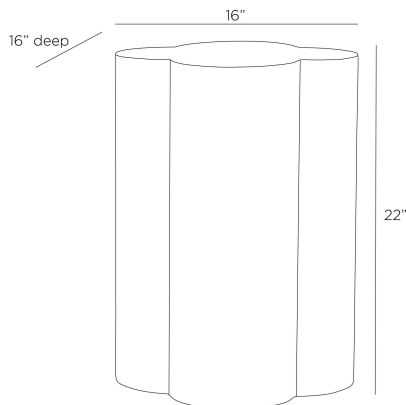

## HARLOW ACCENT TABLE

FAS12  
Sahara Faux Marble, Concrete Composite

A bold form of Sahara faux marble is enhanced top to side in a seamless hydroprint on a concrete composite. Reminiscent of a four-leaf clover, the extruded shape is the ideal height to accompany a favorite armchair. Finish will vary.

### DIMENSIONS

Overall	Dia: 16.0 in x H: 22 in
Foot Print	Dia: 16.0 in
Diagonal Dimensions	W: 27.5 in

### SHIPPING

Shipping Requirements	Truck Ship
Product Weight	62.8 lbs
Gross Weight 1	71.5 lbs
Shipping Box 1	W: 21.0 in x D: 21.0 in x H: 27.0 in