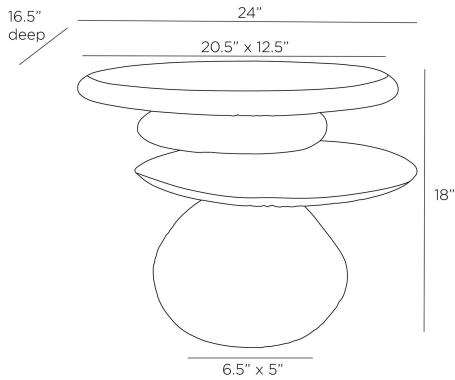

FELICIA OUTDOOR END TABLE

FAS13
Ivory, Concrete Composite

Our table's gravity-defying form, inspired by stacking stones is reminiscent of the sculptures of Andy Goldsworthy. The heavily veined texture highlights an evocative form cast from ivory concrete composite.

APPEARANCE

Materials	Concrete Composite
Finishes	Ivory
Finish Will Vary	No
Top Coat/Sealant	Yes

DIMENSIONS

Overall	W: 24 in x D: 16.5 in x H: 18 in
Foot Print	W: 6.5 in x D: 5 in
Table Top	W: 20.5 in x D: 12.5 in x H: 1.5 in

SHIPPING

Shipping Requirements	Truck Ship
Product Weight	115 lbs
Gross Weight 1	121 lbs
Shipping Box 1	W: 23.25 in x D: 30.0 in x H: 21.25 in

ADDITIONAL INFO

Base/Foot Type	Felt Pads

CONTRACT

Contract Suitability	Not Contract Suitable
Tilt Test Degrees	10 Degrees

REPLACEMENT PARTS

RUBBERPAD

SWATCHES

ICCSW 6x6 Swatch: Ivory Outdoor Concrete Composite