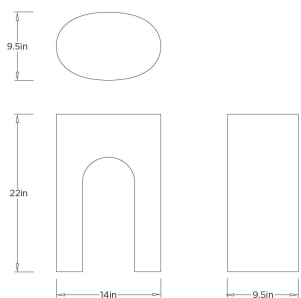

ARTERIOS

CONSTANTINE SHORT ACCENT TABLE

FAS20 CONSTANTINE TALL ACCENT TABLE

ARTERIOS

FAS20

Dark Moss, Fiberglass

The Constantine Short Accent Table draws its inspiration from the elegant geometry of architectural arches. It features a striking, statuesque silhouette finished in a deep, dark moss lacquer that adds a lustrous, moody depth to its form.

APPEARANCE

Materials	Fiberglass
Finishes	Dark Moss
Finish Will Vary	No
Top Coat/Sealant	No

DIMENSIONS

Overall	W: 14 in x D: 9.5 in x H: 22 in
Foot Print	W: 14 in x D: 8.5 in
Table Top	W: 14 in x D: 9.5 in

SHIPPING

Product Weight	19.5 lbs
Gross Weight 1	24 lbs
Shipping Box 1	W: 14 in x D: 18 in x H: 30 in

ADDITIONAL INFO

Base/Foot Type	Felt Pads

CONTRACT

Contract Suitability	Contract Suitable With Conditions
Contract Conditions	For an additional fee, a clear, protective coating can be added
Tilt Test Degrees	12 Degrees

SWATCHES

DMLSW 4x4 Swatch: Dark Moss Lacquer