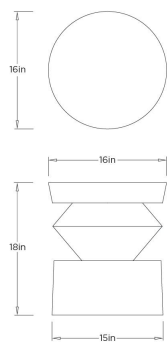

ARTERIOS

UMA ACCENT TABLE

FAS21 UMA ACCENT TABLE

ARTERIOS