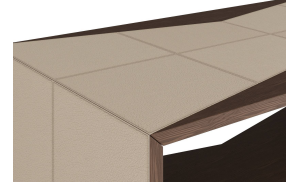

## YUKI COFFEE TABLE

FC112  
Cream, Leather

All dressed up for a cocktail hour, a "bowtie" of pebble-grained, cream ebossed leather accents the top and sides of this sculptural walnut finished oak structure. Hollow at the bottom for storage, the leather wraps the singular oak wood shelf to elegant effect. Leather and wood will vary.

### DIMENSIONS

Overall	W: 55 in x D: 32 in x H: 16 in
Foot Print	W: 55 in x D: 32 in