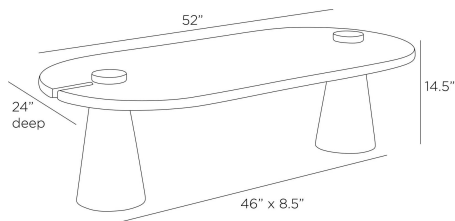

ARTERIOS

DELANEY COFFEE TABLE

FC113
White, Marble

Joinery gives the illusion of piercing an oval of honed white marble. With a split reveal at either end, the top balances on pedestal legs of umber mango wood. Finish will vary.

APPEARANCE

Materials	Marble, Wood
Finishes	White, Umber
Finish Will Vary	Yes
Top Coat/Sealant	Yes

DIMENSIONS

Overall	W: 52 in x D: 24 in x H: 14.5 in
Foot Print	W: 46 in x D: 8.5 in
Leg	Dia: 8.5 in x H: 13 in
Table Top	W: 52 in x D: 24 in x H: 1.5 in
Diagonal Dimensions	W: 54 in

SHIPPING

Shipping Requirements	Truck Ship
Product Weight	172.2 lbs
Gross Weight 1	23.1 lbs
Gross Weight 2	166.7 lbs
Shipping Box 1	W: 16.0 in x D: 12.0 in x H: 18.0 in
Shipping Box 2	W: 7.0 in x D: 29.0 in x H: 55.0 in