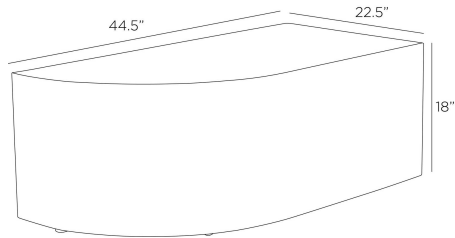

ARTERIOS

CORTEZ COFFEE TABLE

FCI16
Antique Brass, Iron

A monolithic cocktail table of antique brass plated iron is elegant alone, and even more dynamic when paired with its bronze-plated mate. Designed to float in a space, the purely modern form is always essential, never extraneous.

APPEARANCE

Materials	Iron
Finishes	Antique Brass
Finish Will Vary	No
Top Coat/Sealant	Yes

DIMENSIONS

Overall	W: 44 in x D: 22 in x H: 18 in
Foot Print	W: 44 in x D: 22 in
Diagonal Dimensions	W: 48 in

SHIPPING

Shipping Requirements	Truck Ship
Product Weight	67.0 lbs
Gross Weight 1	79.38 lbs
Shipping Box 1	W: 26 in x D: 49 in x H: 20 in

CONTRACT

Contract Suitability	Contract Suitable With Conditions
Contract Conditions	For an additional fee, a clear, protective coating can be added