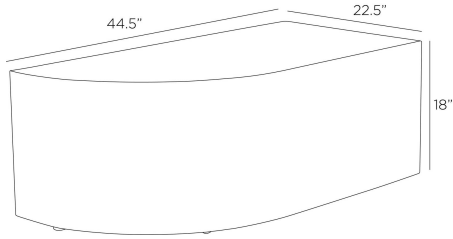

ARTERIOS

CORTEZ COFFEE TABLE

FC116
Antique Brass, Iron

A monolithic cocktail table of antique brass-plated iron, this purely modern form is designed to float effortlessly in a space. Elegant and understated, its sculptural silhouette feels essential, never extraneous. Softly curved lines lend the piece a sense of movement and balance, creating a striking presence from every angle.

APPEARANCE

Materials	Iron
Finishes	Antique Brass
Finish Will Vary	No
Top Coat/Sealant	Yes

DIMENSIONS

Overall	W: 44 in x D: 22 in x H: 18 in
Foot Print	W: 44 in x D: 22 in
Diagonal Dimensions	W: 48 in

SHIPPING

Shipping Requirements	Truck Ship
Product Weight	67.0 lbs
Gross Weight 1	79.38 lbs
Shipping Box 1	W: 26 in x D: 49 in x H: 20 in

CONTRACT

Contract Suitability	Contract Suitable With Conditions
Contract Conditions	For an additional fee, a clear, protective coating can be added