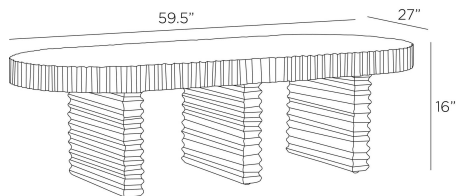

ARTERIOS

HILBECK COFFEE TABLE

FCI20
Lime Wash, Wood

An overscaled slab of limed-wash mango wood is heavily carved and sandblasted to bring out the material's natural texture. Finished with a rhythmic grooved texture on the sides and legs, the pure form of this transitional style allows it to work within any coastal or contemporary setting. A multi-purpose accent piece, the Hilbeck can also serve as a bench. Finish will vary.

APPEARANCE

Materials	Wood
Finishes	Lime Wash
Finish Will Vary	Yes
Top Coat/Sealant	Yes

DIMENSIONS

Overall	W: 59.5 in x D: 27 in x H: 16 in
Foot Print	W: 38 in x D: 18 in
Leg	W: 3 in x D: 18 in x H: 15 in
Diagonal Dimensions	W: 31.5 in

SHIPPING

Shipping Requirements	Truck Ship
Product Weight	74.0 lbs
Gross Weight 1	87.75 lbs
Shipping Box 1	W: 28 in x D: 63 in x H: 8 in

ADDITIONAL INFO

Base/Foot Type	Non-Adjustable Nylon Glides
----------------	-----------------------------