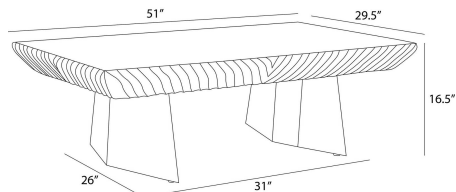

ARTERIOS

JETSON COFFEE TABLE

FCI24
Washed Tobacco, Wood

The details of Spanish wood carvings influenced the ridged edges of our substantial handcrafted cocktail table. Crafted of mango wood in a washed tobacco shade, it is accented with sturdy legs in a triangular shape. Finish will vary.

APPEARANCE

Materials	Wood
Finishes	Washed Tobacco
Finish Will Vary	Yes
Top Coat/Sealant	Yes

DIMENSIONS

Overall	W: 51 in x D: 29.5 in x H: 16.5 in
Foot Print	W: 31 in x D: 26 in
Leg	W: 8 in x D: 26.5 in x H: 12 in
Table Top	W: 51 in x D: 29.5 in x H: 4.5 in
Diagonal Dimensions	W: 32 in

SHIPPING

Shipping Requirements	Truck Ship
Product Weight	91.9 lbs
Gross Weight 1	121.0 lbs
Shipping Box 1	W: 34 in x D: 56 in x H: 20 in

CONTRACT

Contract Suitability	Contract Suitable With Conditions
Contract Conditions	For an additional fee, a clear, protective coating can be added