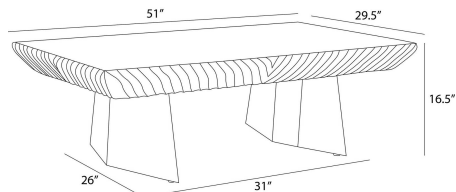

ARTERIOS

JETSON COFFEE TABLE

FCI24
Washed Tobacco, Wood

The details of Spanish wood carvings influenced the ridged edges of our substantial handcrafted cocktail table. Crafted of mango wood in a washed tobacco shade, it is accented with sturdy legs in a triangular shape. Finish will vary.

APPEARANCE

| | |
|------------------|----------------|
| Materials | Wood |
| Finishes | Washed Tobacco |
| Finish Will Vary | Yes |
| Top Coat/Sealant | Yes |

DIMENSIONS

| | |
|---------------------|------------------------------------|
| Overall | W: 51 in x D: 29.5 in x H: 16.5 in |
| Foot Print | W: 31 in x D: 26 in |
| Leg | W: 8 in x D: 26.5 in x H: 12 in |
| Table Top | W: 51 in x D: 29.5 in x H: 4.5 in |
| Diagonal Dimensions | W: 32 in |

SHIPPING

| | |
|-----------------------|--------------------------------|
| Shipping Requirements | Truck Ship |
| Product Weight | 91.9 lbs |
| Gross Weight 1 | 121.0 lbs |
| Shipping Box 1 | W: 34 in x D: 56 in x H: 20 in |