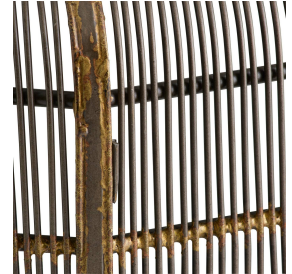

ARTERIOS

ILARIA COFFEE TABLE

FCI26
Natural Iron, Iron

The distinctive lines of Brazilian mid-century modern design influenced the intricate construction of our octagonal table. Delicate pipes of natural iron are joined with antique brass welds in an alluring starburst motif, making this piece a stunner from every angle. Each leg has an iron foot for secure placement. Finish will vary.

APPEARANCE

Materials	Iron, Brass
Finishes	Natural Iron, Antique Brass
Finish Will Vary	Yes
Top Coat/Sealant	Yes

DIMENSIONS

Overall	Dia: 45.0 in x H: 14.5 in
Foot Print	Dia: 45.0 in
Table Top	Dia: 41.5 in
Diagonal Dimensions	W: 48 in