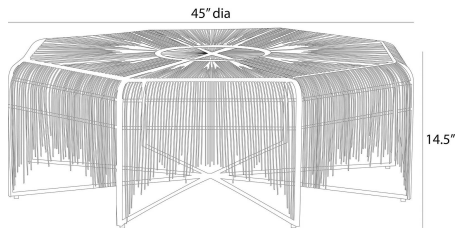

ARTERIOS

ILARIA COFFEE TABLE

FCI26
Natural Iron, Iron

The distinctive lines of Brazilian mid-century modern design influenced the intricate construction of our octagonal table. Delicate pipes of natural iron are joined with antique brass welds in an alluring starburst motif, making this piece a stunner from every angle. Each leg has an iron foot for secure placement. Finish will vary.

APPEARANCE

Materials	Iron, Brass
Finishes	Natural Iron, Antique Brass
Finish Will Vary	Yes
Top Coat/Sealant	Yes

DIMENSIONS

Overall	Dia: 45.0 in x H: 14.5 in
Foot Print	Dia: 45.0 in
Table Top	Dia: 41.5 in
Diagonal Dimensions	W: 48 in

SHIPPING

Shipping Requirements	Truck Ship
Product Weight	67.0 lbs
Gross Weight 1	84.7 lbs
Shipping Box 1	W: 45.0 in x D: 45.0 in x H: 18.0 in

CONTRACT

Contract Suitability	Contract Suitable As Is
----------------------	-------------------------