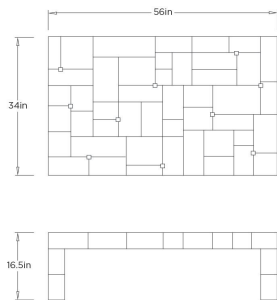

ARTERIOS

MADELYN COFFEE TABLE

FCI27 MADELYN COFFEE TABLE

ARTERIOS

FCI27

Ivory, Vellum

This simple waterfall form features patchworked tiles of ivory vellum and punctuated with antique brass accents, the layered finish delivers a pixilated effect that draws the eye. Vellum will vary.

APPEARANCE

Materials	Vellum, Brass
Finishes	Ivory, Antique Brass
Finish Will Vary	Yes
Top Coat/Sealant	No

DIMENSIONS

Overall	W: 56 in x D: 34 in x H: 16.5 in
Foot Print	W: 56 in x D: 34 in
Table Top	W: 56 in x D: 34 in
Table Top Thickness	H: 4 in
Diagonal Dimensions	W: 37.5 in