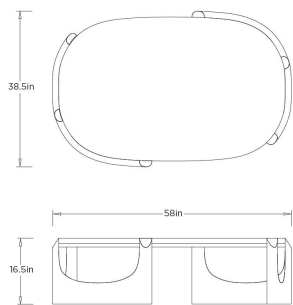

ARTERIOS

LORENA COFFEE TABLE

FCI30 LORENA COFFEE TABLE

ARTERIOS