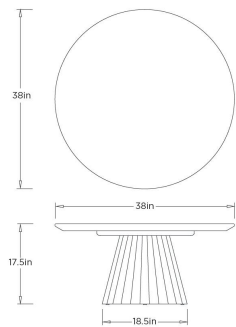

ARTERIOS

RINNY COFFEE TABLE

FCI31 RINNY COFFEE TABLE

ARTERIOS

FCI31
White, Marble

This sleek style is an elegant addition to any living room. Designed with a white marble top that sits atop a tapered, ridged base of matte white gesso mango wood, this table was inspired by the draping in fabric to capture light and shadow. The bright white pedestal table is a fresh and impactful option for any space. Finish will vary.

APPEARANCE

Materials	Marble, Wood
Finishes	White, White Gesso
Finish Will Vary	Yes
Top Coat/Sealant	Yes

DIMENSIONS

Overall	Dia: 38.0 in x H: 17.5 in
Foot Print	Dia: 18.5 in
Table Top	Dia: 38.0 in
Table Top Thickness	H: 1.5 in
Diagonal Dimensions	W: 42 in

SHIPPING

Shipping Requirements	Truck Ship
Product Weight	142.8 lbs
Gross Weight 1	26.45 lbs
Gross Weight 2	160.5 lbs
Shipping Box 1	W: 20.87 in x D: 20.87 in x H: 20 in
Shipping Box 2	W: 45 in x D: 45 in x H: 9.0 in