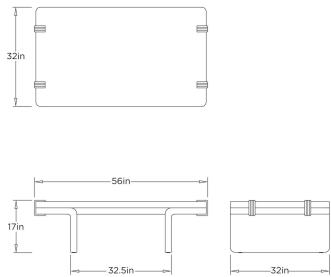

ARTERIOS

EUROPA COFFEE TABLE

FCI33 EUROPA TABLE

ARTERIOS

FCI33
Natural, Travertine

The Europa Coffee Table is a sculptural study in balance, designed to celebrate the raw beauty of natural travertine. The thick slab is held in place by a bold, black-finished frame that wraps over the edges, creating a striking visual tension. The minimalist base provides a sturdy foundation, allowing the unique textures of the stone to remain the focal point of this statement piece.

APPEARANCE

Materials	Travertine, Wood, Iron
Finishes	Natural, Ebony, Blackened Bronze
Finish Will Vary	Yes
Top Coat/Sealant	No

DIMENSIONS

Overall	W: 56 in x D: 32 in x H: 17 in
---------	--------------------------------

SHIPPING

Shipping Requirements	Special Handling Required
Gross Weight 1	178.515 lbs
Gross Weight 2	178.515 lbs
Shipping Box 1	W: 61 in x D: 39 in x H: 7.5 in
Shipping Box 2	W: 58 in x D: 35 in x H: 18 in