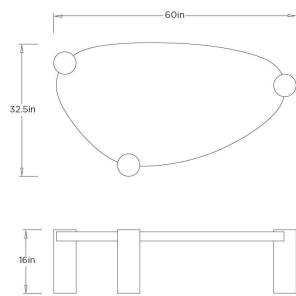

ARTERIOS

CHAMPLAIN COFFEE TABLE

FCM01 CHAMPLAIN COFFEE TABLE

ARTERIOS