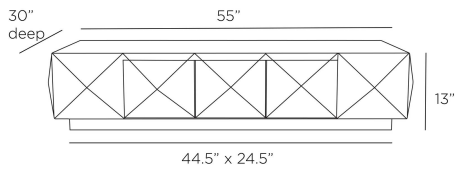

ARTERIOS

UMBRA COFFEE TABLE

FCS01
Brindle, Eucalyptus Veneer

The Mid-Century-influence is easy to spot in our low-slung Umbra cocktail table. The handcrafted piece—fitted with a hidden drawer for storing remotes and the like—is designed with a faceted, stud-like perimeter in brindle-finished eucalyptus veneer. Contrasting ebony oak veneer forms the top to the striking table. Finish will vary.

APPEARANCE

Materials	Eucalyptus Veneer, Oak Veneer
Finishes	Brindle, Ebony
Finish Will Vary	Yes
Top Coat/Sealant	Yes

DIMENSIONS

Overall	W: 55 in x D: 30 in x H: 13 in
Foot Print	W: 44.5 in x D: 24.5 in
Table Top	W: 50 in x D: 27.5 in
Diagonal Dimensions	W: 32 in

SHIPPING

Shipping Requirements	Truck Ship
Product Weight	121.0 lbs
Gross Weight 1	135.0 lbs
Shipping Box 1	W: 15.75 in x D: 33.86 in x H: 58.66 in

ADDITIONAL INFO

Base/Foot Type	Glides
----------------	--------