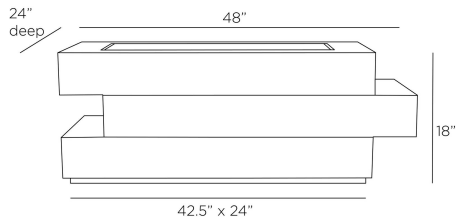

ARTERIOS

WILKINSON COFFEE TABLE

FCS03
Greige, Maple Veneer

Inspired by vintage lacquered tables, our low-profile Wilkinson cocktail table imparts a '70s vibe. The piece, with a stacked, offset composition, is crafted in greige maple veneer, detailed with a bronze-iron surface inlay. The savvy design incorporates three hidden drawers for added function. Finish will vary.

APPEARANCE

Materials	Maple Veneer, Iron
Finishes	Greige, Bronze
Finish Will Vary	Yes
Top Coat/Sealant	Yes

DIMENSIONS

Overall	W: 48 in x D: 24 in x H: 18 in
Foot Print	W: 42.5 in x D: 24 in
Drawer Interior	W: 20.5 in x D: 14.5 in x H: 3 in
Table Top	W: 42.5 in x D: 24 in
Diagonal Dimensions	W: 29.5 in

SHIPPING

Shipping Requirements	Truck Ship
Product Weight	167.0 lbs
Gross Weight 1	177.0 lbs
Shipping Box 1	W: 20.87 in x D: 27.17 in x H: 51.18 in

ADDITIONAL INFO

Base/Foot Type	Glides
----------------	--------