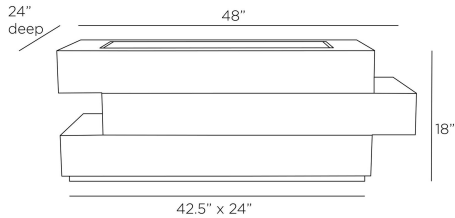

ARTERIOS

WILKINSON COFFEE TABLE

FCS03
Greige, Maple Veneer

Inspired by vintage lacquered tables, our low-profile Wilkinson cocktail table imparts a '70s vibe. The piece, with a stacked, offset composition, is crafted in greige maple veneer, detailed with a bronze-iron surface inlay. The savvy design incorporates three hidden drawers for added function. Finish will vary.

APPEARANCE

Materials	Maple Veneer, Iron
Finishes	Greige, Bronze
Finish Will Vary	Yes
Top Coat/Sealant	Yes

DIMENSIONS

Overall	W: 48 in x D: 24 in x H: 18 in
Foot Print	W: 42.5 in x D: 24 in
Drawer Interior	W: 20.5 in x D: 14.5 in x H: 3 in
Table Top	W: 42.5 in x D: 24 in
Diagonal Dimensions	W: 29.5 in

SHIPPING

Shipping Requirements	Truck Ship
Product Weight	167.0 lbs
Gross Weight 1	177.0 lbs
Shipping Box 1	W: 20.87 in x D: 27.17 in x H: 51.18 in

ADDITIONAL INFO

Base/Foot Type	Glides
----------------	--------