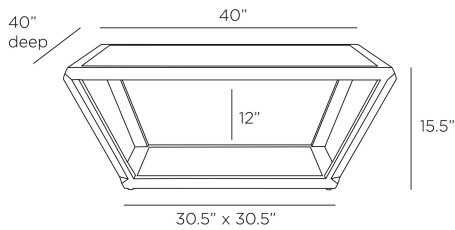

ARTERIOS

WELBOURNE COFFEE TABLE

FCS04

Ebony, Grasscloth

Inspired by faceted, emerald-cut stones, the Welbourne cocktail table is a fine example of form uniting stylishly with function. The open design, created in ebony walnut veneer, plays to the symmetry of its angular form. A surface inlay of woven ebony grasscloth creates textural interest. Finish will vary.

APPEARANCE

Materials	Grasscloth, Walnut Veneer
Finishes	Ebony, Ebony
Finish Will Vary	Yes
Top Coat/Sealant	Yes

DIMENSIONS

Overall	W: 40 in x D: 40 in x H: 15.5 in
Foot Print	W: 30.5 in x D: 30.5 in
Table Top	W: 37 in x D: 37 in x H: 1.5 in
Diagonal Dimensions	W: 37 in

SHIPPING

Shipping Requirements	Truck Ship
Product Weight	56.0 lbs
Gross Weight 1	66.0 lbs
Shipping Box 1	W: 18.7 in x D: 43.11 in x H: 43.11 in

ADDITIONAL INFO

Base/Foot Type	Glides

CONTRACT

Contract Suitability	Contract Suitable As Is

SWATCHES

EGSW	2x2 Swatch: Ebony Grasscloth
EWWSW2x2	Swatch: Ebony Walnut Wood