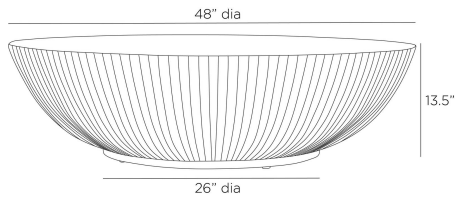

## ETTA OUTDOOR COFFEE TABLE

FCS14  
Ivory, Concrete Composite

The low profile of this simple drum style is at equally at home in a contemporary outdoor room or a more transitional space. Formed of ivory concrete composite with fluting details tapering down to a metal base. Finish will vary.

### DIMENSIONS

Overall	Dia: 48.0 in x H: 13.5 in
Foot Print	Dia: 26.0 in
Diagonal Dimensions	W: 50 in