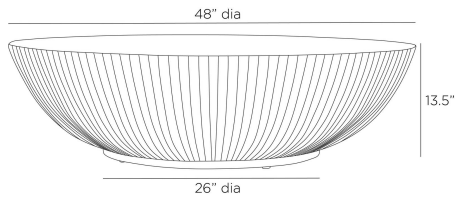

ETTA OUTDOOR COFFEE TABLE

FCS14
Ivory, Concrete Composite

The low profile of this simple drum style is at equally at home in a contemporary outdoor room or a more transitional space. Formed of ivory concrete composite with fluting details tapering down to a metal base. Finish will vary.

APPEARANCE

Materials	Concrete Composite, Steel
Finishes	Ivory, Blackened Bronze
Finish Will Vary	Yes
Top Coat/Sealant	Yes

DIMENSIONS

Overall	Dia: 48.0 in x H: 13.5 in
Foot Print	Dia: 26.0 in
Diagonal Dimensions	W: 50 in