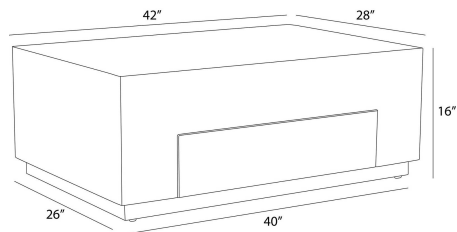

ARTERIOS

JUSTICE COFFEE TABLE

FCS19
Oyster, Oak Veneer

Reminiscent of a parquet floor, our artisan table was carefully finished in oyster, techniqued with an oyster cut oak veneer to highlight the concentric beauty of tree rings. Delivering a feeling of movement, this piece is mounted on a recessed base of bronze iron and accented with a single spacious drawer. Finish will vary.

APPEARANCE

Materials	Oak Veneer, Iron
Finishes	Oyster, Bronze
Finish Will Vary	Yes
Top Coat/Sealant	Yes

DIMENSIONS

Overall	W: 42 in x D: 28 in x H: 16 in
Foot Print	W: 40 in x D: 26 in
Drawer Exterior	W: 28 in x D: 0.75 in x H: 7 in
Drawer Interior	W: 26.5 in x D: 17 in x H: 4.5 in
Table Top	W: 42 in x D: 28 in
Diagonal Dimensions	W: 32 in

SHIPPING

Shipping Requirements	Truck Ship
Product Weight	116.7 lbs
Gross Weight 1	168.87 lbs
Shipping Box 1	W: 31.5 in x D: 45.47 in x H: 21.65 in

CONTRACT

Contract Suitability	Contract Suitable As Is

SWATCHES

OOOWS 2x2 Swatch: Oyster Oak Oystered Veneer
W