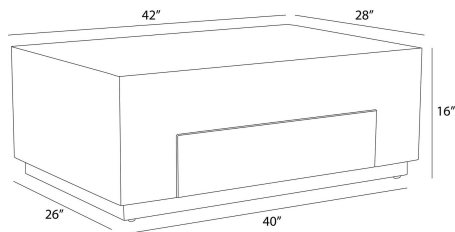

ARTERIOS

JUSTICE COFFEE TABLE

FCS19
Oyster, Oak Veneer

Reminiscent of a parquet floor, our artisan table was carefully finished in oyster, techniqued with an oyster cut oak veneer to highlight the concentric beauty of tree rings. Delivering a feeling of movement, this piece is mounted on a recessed base of bronze iron and accented with a single spacious drawer. Finish will vary.

APPEARANCE

Materials	Oak Veneer, Iron
Finishes	Oyster, Bronze
Finish Will Vary	Yes
Top Coat/Sealant	Yes

DIMENSIONS

Overall	W: 42 in x D: 28 in x H: 16 in
Foot Print	W: 40 in x D: 26 in
Drawer Exterior	W: 28 in x D: 0.75 in x H: 7 in
Drawer Interior	W: 26.5 in x D: 17 in x H: 4.5 in
Table Top	W: 42 in x D: 28 in
Diagonal Dimensions	W: 32 in

SHIPPING

Shipping Requirements	Truck Ship
Product Weight	116.7 lbs
Gross Weight 1	168.87 lbs
Shipping Box 1	W: 31.5 in x D: 45.47 in x H: 21.65 in

CONTRACT

Contract Suitability	Contract Suitable As Is

SWATCHES

OOOWS 2x2 Swatch: Oyster Oak Oystered Veneer
W