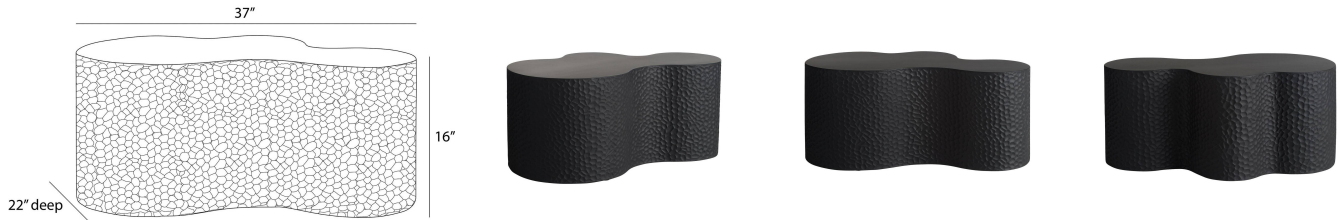

INDIO LARGE OUTDOOR COFFEE

FCS20
Matte Black, Concrete

The free-form organic curves of the Indio table have a dappled texture to contrast the smooth top surface. Cast of matte black concrete composite. Stylish on its own, it can also be perfectly paired with its matching smaller companion in gray stonewash. Finish will vary.

APPEARANCE

Materials	Concrete
Finishes	Matte Black
Finish Will Vary	Yes
Top Coat/Sealant	Yes

DIMENSIONS

Overall	W: 36 in x D: 22 in x H: 16 in
Foot Print	W: 37 in x D: 22 in
Table Top	W: 37 in x D: 22 in
Diagonal Dimensions	W: 43 in

SWATCHES

MBCCS W	6x6 Swatch: Matte Black Outdoor Concrete Composite
---------	--