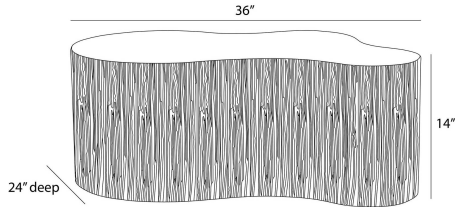

INDIO SMALL OUTDOOR COFFEE

FCS21
Gray Stonewash, Concrete

The free-form organic curves of the Indio have a striated texture to contrast the smooth top surface. Cast of gray stonewash composite. Stylish on its own, it can also be perfectly paired with its matching larger companion in matte black. Finish will vary.

APPEARANCE

| | |
|------------------|----------------|
| Materials | Concrete |
| Finishes | Gray Stonewash |
| Finish Will Vary | Yes |
| Top Coat/Sealant | Yes |

DIMENSIONS

| | |
|---------------------|--------------------------------|
| Overall | W: 36 in x D: 24 in x H: 14 in |
| Foot Print | W: 36 in x D: 19 in |
| Table Top | W: 36 in x D: 19 in |
| Diagonal Dimensions | W: 41 in |