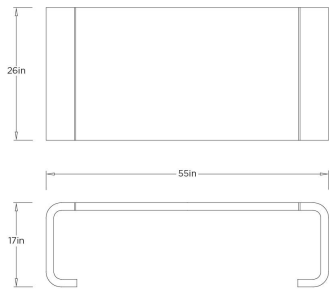

ARTERIOS

TURNLEY COFFEE TABLE

FCS24 TURNLEY COFFEE TABLE ARTERIOS

FCS24
Peacock, Fiberglass

The Turnley Cocktail Table offers a sleek profile that reimagines the traditional scroll table for the modern era. Finished in a rich and vibrant peacock lacquer, the surface radiates a luxe shine accented by antique brass inlay that stretches from edge to edge. Its softened, angular legs move away from classical forms, delivering a sophisticated and contemporary interpretation of a timeless design.

APPEARANCE

Materials	Fiberglass, Brass
Finishes	Peacock, Antique Brass
Finish Will Vary	No
Top Coat/Sealant	No

DIMENSIONS

Overall	W: 55 in x D: 26 in x H: 17 in
Foot Print	W: 55 in x D: 26 in
Table Top Clearance	H: 15 in
Table Top	W: 55 in x D: 26 in x H: 1.5 in
Table Top Thickness	H: 1.5 in

SHIPPING

Shipping Requirements	Special Handling Required
Product Weight	71.4 lbs
Gross Weight 1	79 lbs
Shipping Box 1	W: 20 in x D: 30 in x H: 59 in

ADDITIONAL INFO

Base/Foot Type	Adjustable Glides
----------------	-------------------