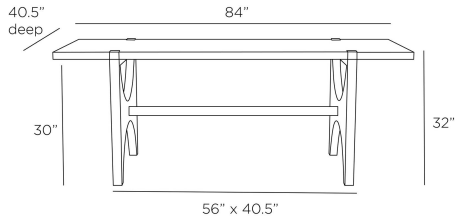

## WESTHEIMER DINING TABLE

FDI02  
Umber, Wood

The Brutalist-inspired, Westheimer dining table is stunning from any angle. Crafted in umber mango wood, the table is designed with bowtie-shaped pedestals that feature a wire-brushed finish and hammered antique brass clad that frames each base, further highlighting the bowtie silhouette. The rectangular, six-seat table also features an antique brass stretcher. Finish will vary.

### DIMENSIONS

Overall	W: 84 in x D: 40.5 in x H: 32 in
Foot Print	W: 56 in x D: 40.5 in
Leg	H: 30 in
Table Top	W: 84 in x D: 40.5 in x H: 2 in
Diagonal Dimensions	W: 51 in