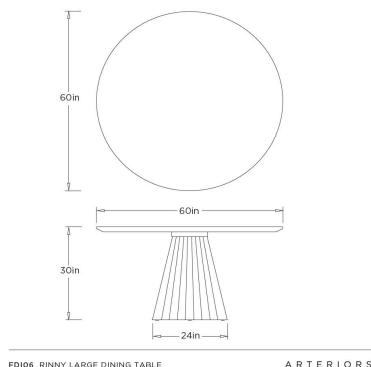

ARTERIOS

RINNY LARGE DINING TABLE

FDI06
White, Marble

This style is an elegant addition to any dining room. Designed with a white marble top that sits atop a tapered, ridged base of white gesso mango wood, this table was inspired by the draping in fabric to capture light and shadow. The bright white pedestal table is a fresh and impactful option for any space. Finish will vary.

APPEARANCE

Materials	Marble, Wood
Finishes	White, White Gesso
Finish Will Vary	Yes
Top Coat/Sealant	Yes

DIMENSIONS

Overall	Dia: 60.0 in x H: 30 in
Foot Print	Dia: 23.5 in
Table Top	Dia: 60.0 in
Table Top Thickness	H: 1.5 in
Diagonal Dimensions	W: 67 in

SHIPPING

Shipping Requirements	Special Handling Required
Product Weight	386.5 lbs
Gross Weight 1	40.2 lbs
Gross Weight 2	406.0 lbs
Shipping Box 1	W: 27.0 in x D: 27.0 in x H: 31.0 in
Shipping Box 2	W: 67.0 in x D: 67.0 in x H: 8.5 in