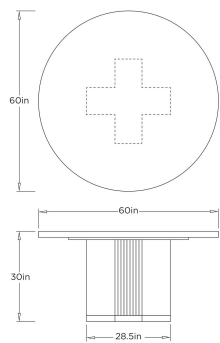

## MADDOCK DINING TABLE

FDI07 MADDOCK DINING TABLE

ARTERIOS

FDI07  
Ebony, Wood

Crafted from mango wood in an ebony finish, this 60-inch dining table features a carefully inlaid network of gray bone cascades down the front facing edges of this intersecting base. Comfortably accommodates four to six guests. Finish will vary.

### DIMENSIONS

|                     |                         |
|---------------------|-------------------------|
| Overall             | Dia: 60.0 in x H: 30 in |
| Foot Print          | W: 28.5 in x D: 28.5 in |
| Table Top           | Dia: 60.0 in            |
| Table Top Thickness | H: 2 in                 |
| Diagonal Dimensions | W: 67 in                |