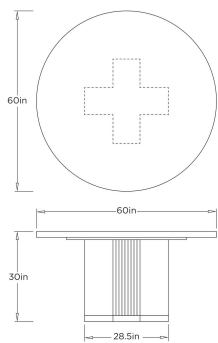

ARTERIOS

MADDOCK DINING TABLE

FDI07 MADDOCK DINING TABLE

ARTERIOS

FDI07
Ebony, Wood

Crafted from mango wood in an ebony finish, this 60-inch dining table features a carefully inlaid network of gray bone cascades down the front facing edges of this intersecting base. Comfortably accommodates four to six guests. Finish will vary.

APPEARANCE

Materials	Wood, Bone
Finishes	Ebony, Gray
Finish Will Vary	Yes
Top Coat/Sealant	Yes

DIMENSIONS

Overall	Dia: 60.0 in x H: 30 in
Foot Print	W: 28.5 in x D: 28.5 in
Table Top	Dia: 60.0 in
Table Top Thickness	H: 2 in
Diagonal Dimensions	W: 67 in