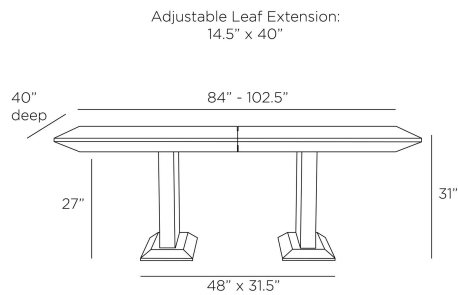

ARTERIOS

RENATA DINING TABLE

FDS04
Sable, Oak Veneer

Richly detailed with stepped plank legs that mimic ziggurat architecture, the Renata dining table makes a texture-rich addition to any entertaining space. The handsome extension table is created in sable-finished oak veneer that is punctuated with antique detailing. Finish will vary.

APPEARANCE

Materials	Oak Veneer, Brass
Finishes	Sable, Antique Brass
Finish Will Vary	Yes
Top Coat/Sealant	Yes

DIMENSIONS

Overall	D: 40 in x H: 31 in
Overall Adjustable	W: 84-102.5 in
Foot Print	W: 48 in x D: 31.5 in
Leg	W: 12 in x D: 31.5 in x H: 27 in
Table Top	H: 4 in
Diagonal Dimensions	W: 51 in

SHIPPING

Shipping Requirements	Truck Ship
Product Weight	300.0 lbs
Gross Weight 1	325.0 lbs
Shipping Box 1	W: 32.68 in x D: 14.57 in x H: 34.45 in
Shipping Box 2	W: 44.0 in x D: 106.0 in x H: 6.0 in

ADDITIONAL INFO

Base/Foot Type	Glides

CONTRACT

Commercial Maintenance	Hardware will need to be occasionally tightened.
Contract Suitability	Contract Suitable As Is

SWATCHES

SB2X2 2x2 Swatch: Sable Oak