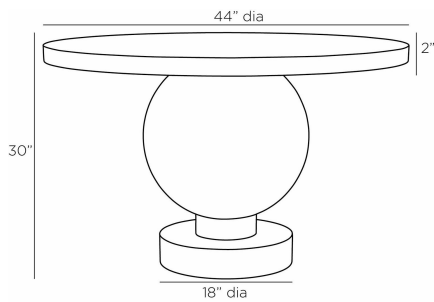

ARTERIOS

BRENNA ENTRY TABLE

FDS07
Sahara Faux Marble, Concrete Composite

Give any entryway immediate impact with our marble-like pedestal table. Its sculptural top playfully balances on a totemic base. Crafted of concrete, it is both luxe and surprisingly lightweight. The Brenna's sahara marble-like façade is crafted through a process called hydrographics, assuring each piece will vary slightly in color and veining.

APPEARANCE

| | |
|------------------|--------------------|
| Materials | Concrete Composite |
| Finishes | Sahara Faux Marble |
| Finish Will Vary | Yes |
| Top Coat/Sealant | Yes |

DIMENSIONS

| | |
|---------------------|-------------------------|
| Overall | Dia: 44.0 in x H: 30 in |
| Foot Print | Dia: 18.0 in |
| Table Top | Dia: 44.0 in x H: 2 in |
| Diagonal Dimensions | W: 53.5 in |

SHIPPING

| | |
|-----------------------|--------------------------------------|
| Shipping Requirements | Truck Ship |
| Product Weight | 157.0 lbs |
| Gross Weight 1 | 90.0 lbs |
| Gross Weight 2 | 163.0 lbs |
| Shipping Box 1 | W: 26.0 in x D: 26.0 in x H: 35.0 in |
| Shipping Box 2 | W: 50.8 in x D: 50.8 in x H: 7.0 in |