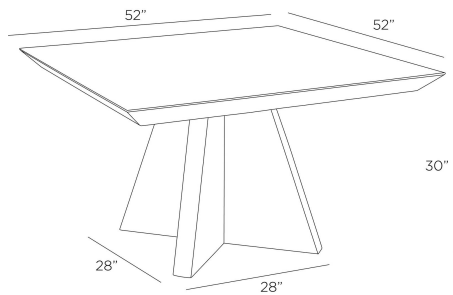

ARTERIOS

HOGARTH DINING TABLE

FDS17
Dark Sienna, Lacewood Veneer

A new shape for a classic essential, this Art Deco-influenced design juxtaposes traditional materials with a contemporary form. Dark sienna lacewood veneer is finished with a high-gloss lacquer on the diamond-patterned top and the X-shaped base. Overscaled in size, it is a grounding accent piece for an entryway or dining room. Finish will vary.

APPEARANCE

Materials	Lacewood Veneer
Finishes	Dark Sienna
Finish Will Vary	Yes
Top Coat/Sealant	Yes

DIMENSIONS

Overall	W: 52 in x D: 52 in x H: 30 in
Foot Print	W: 28 in x D: 28 in
Seat Clearance	W: 52 in x D: 12.5 in x H: 27 in
Diagonal Dimensions	W: 60.5 in

SHIPPING

Shipping Requirements	Truck Ship
Product Weight	271.1 lbs
Gross Weight 1	120.0 lbs
Gross Weight 2	151.1 lbs
Shipping Box 1	W: 31.0 in x D: 31.0 in x H: 32.5 in
Shipping Box 2	W: 58.5 in x D: 58.5 in x H: 8.0 in

ADDITIONAL INFO

Features	Assembly Required
Disclaimers	These unique designs make beautiful dining tables, but please note that placing hot or wet items on the surface can mar the finish.
Base/Foot Type	Adjustable Levelers

CONTRACT

Contract Suitability	Contract Suitable As Is

SWATCHES

DSWSW 2x2 Swatch: Dark Sienna Lacewood