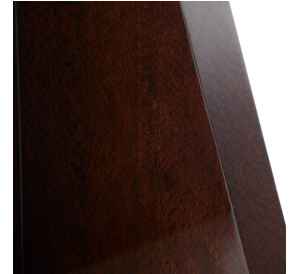

## HOGARTH DINING TABLE

FDS17  
Dark Sienna, Lacewood Veneer

A new shape for a classic essential, this Art Deco-influenced design juxtaposes traditional materials with a contemporary form. Dark sienna lacewood veneer is finished with a high-gloss lacquer on the diamond-patterned top and the X-shaped base. Overscaled in size, it is a grounding accent piece for an entryway or dining room. Finish will vary.

### APPEARANCE

Materials	Lacewood Veneer
Finishes	Dark Sienna
Finish Will Vary	Yes
Top Coat/Sealant	Yes