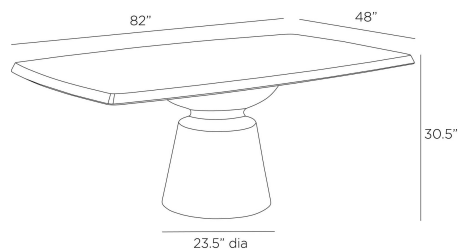

ARTERIOS

FORGEY DINING TABLE

FDS20
Ebony, Oak Veneer

Classicism meets contemporary. The urn-shaped base of verde faux marble hydroprint concrete composite offers an elegant juxtaposition of materials to the ebony oak veneer top. Beveled on all four edges, the Forgey's polished surface features a diamond patterned top. Finish will vary.

DIMENSIONS

| | |
|---------------------|--------------------------------|
| Overall | W: 82 in x D: 48 in x H: 30 in |
| Foot Print | Dia: 23.5 in |
| Clearance | H: 28.5 in |
| Table Top | W: 80 in x D: 46 in |
| Table Top Thickness | H: 1.5 in |
| Diagonal Dimensions | W: 57 in |