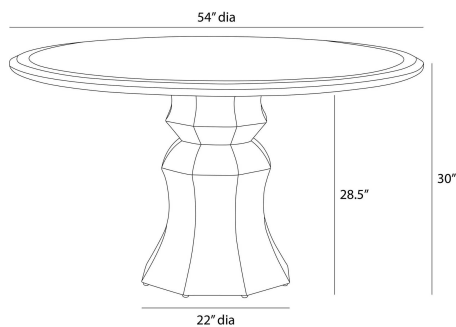

ARTERIOS

KINSLEY DINING TABLE

FDS23
Light Beige Burl, Ash Veneer

A curvaceous cinched base lends a feminine focus to this classic pedestal table in light beige ash veneer. A round top in our finish of book-matched light beige burl ash veneer adds a sense of movement to the silhouette. Finish will vary.

APPEARANCE

Materials	Ash Veneer, Ash Veneer
Finishes	Light Beige Burl, Light Beige
Finish Will Vary	Yes
Top Coat/Sealant	Yes

DIMENSIONS

Overall	Dia: 54.0 in x H: 30 in
Foot Print	Dia: 22.0 in
Table Top	Dia: 52.0 in x H: 1.5 in
Diagonal Dimensions	W: 50 in

SHIPPING

Shipping Requirements	Truck Ship
Product Weight	212.0 lbs
Gross Weight 1	183.0 lbs
Gross Weight 2	116.85 lbs
Shipping Box 1	W: 43.0 in x D: 43.0 in x H: 33.5 in
Shipping Box 2	W: 5.5 in x D: 60.24 in x H: 60.24 in