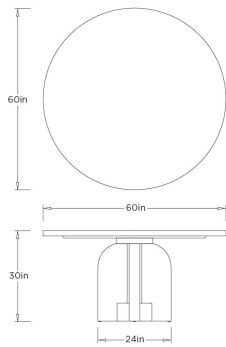

ORBA OUTDOOR DINING TABLE

FDS24 ORBA OUTDOOR DINING TABLE ARTERIOS