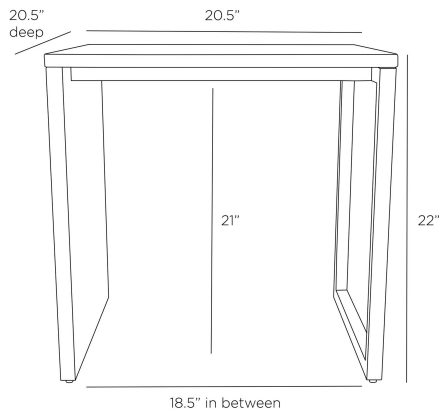

## VERBENA ACCENT TABLE

FE111  
Capri, Marble

The architectural Verbena side table is conceived in a streamlined design that plays with the idea of open and closed forms. Neutral capri marble forms the top, contrasting against the thick natural iron base construction, with one solid panel and an open framework on the other. Finish will vary.

### DIMENSIONS

Overall	W: 20.5 in x D: 20.5 in x H: 22 in
Foot Print	W: 20.5 in x D: 20.5 in
Diagonal Dimensions	W: 29.5 in