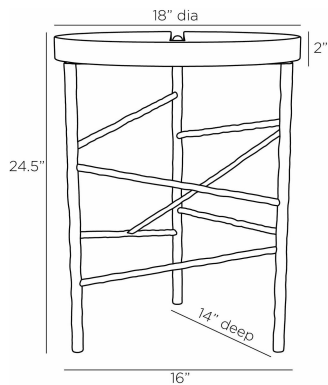

APPEARANCE

Materials	Marble, Iron
Finishes	White, Blackened Iron
Finish Will Vary	Yes
Top Coat/Sealant	Yes

DIMENSIONS

Overall	Dia: 18.0 in x H: 24.5 in
Foot Print	W: 16 in x D: 14 in
Table Top	Dia: 18.0 in x H: 2 in
Diagonal Dimensions	W: 30.5 in

SHIPPING

Shipping Requirements	Truck Ship
Product Weight	66.3 lbs
Gross Weight 1	88.2 lbs
Shipping Box 1	W: 21.0 in x D: 21.0 in x H: 28.0 in

CONTRACT

Contract Suitability	Not Contract Suitable
Tilt Test Degrees	Does Not Pass