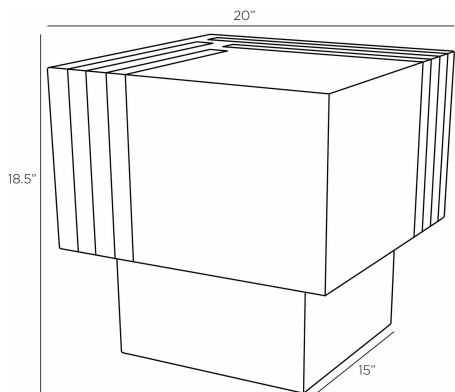

ARTERIOS

BURTON ACCENT TABLE

FE119
Ebony, Wood

Graphic stripes of inlaid ivory bone intersect a cube of ebony-finished mango wood. A fresh twist on the classic cube table, this monolithic form balances over a recessed base for visual interest. Finish will vary.

APPEARANCE

Materials	Wood, Bone
Finishes	Ebony, Ivory
Finish Will Vary	Yes
Top Coat/Sealant	Yes

DIMENSIONS

Overall	W: 20 in x D: 20 in x H: 18.5 in
Foot Print	W: 15 in x D: 15 in
Diagonal Dimensions	W: 27.5 in

SHIPPING

Product Weight	26.0 lbs
Gross Weight 1	33.3 lbs
Shipping Box 1	W: 23.0 in x D: 23.0 in x H: 21.0 in

ADDITIONAL INFO

Base/Foot Type	Glides
----------------	--------

CONTRACT

Contract Suitability	Contract Suitable With Conditions
Contract Conditions	For an additional fee, a clear, protective coating can be added
Tilt Test Degrees	12 Degrees