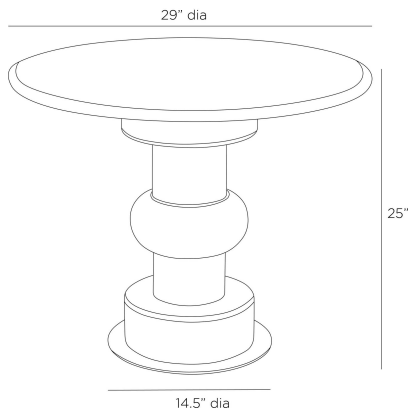

## DEVITO END TABLE

FEI21  
White, Marble

Adding a playful twist to a traditional William and Mary turned leg, this updated end table pairs an ebony oak wood pedestal with a circular top of white sandblasted marble. A bronze-plated iron base anchors the exaggerated proportions. Marble will vary.

### DIMENSIONS

Overall	Dia: 29.0 in x H: 25 in
Foot Print	Dia: 14.5 in
Table Top	Dia: 29.0 in x H: 1.5 in
Diagonal Dimensions	W: 38.5 in