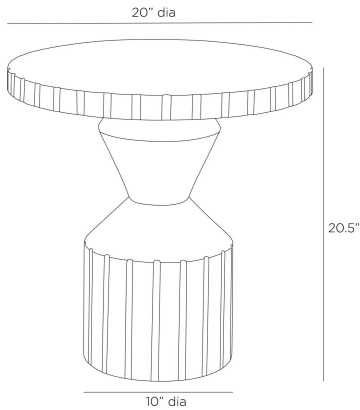

## CALYPSO ACCENT TABLE

FEI23  
Ebony, Wood

Accented with gear-like etching at the base and top, our machined end table possesses an industrial edge. Carved of ebony mango wood, the bold faceted shape highlights its totemic architecture. Finish will vary.

### DIMENSIONS

Overall	Dia: 20.0 in x H: 20.5 in
Foot Print	Dia: 10.0 in
Table Top	Dia: 20.0 in x H: 1.5 in
Diagonal Dimensions	W: 29 in

### SHIPPING

Product Weight	32.0 lbs
Gross Weight 1	39.69 lbs
Shipping Box 1	W: 23.5 in x D: 23.0 in x H: 23.0 in