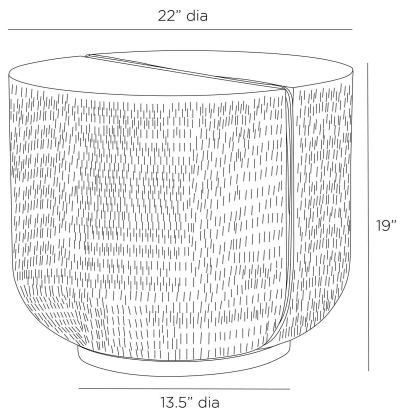

ARTERIOS

FOSSER END TABLE

FEI26
Antique Bronze, Iron

The shape of a calming and meditative singing bowl influenced our table of antique bronze finished iron. This Zen accent piece is bisected with an inset seam of gray rope for a ying-yang effect. A hammered texture, reminiscent of a traditional metal artifact, adorns the sides. Finish will vary.

APPEARANCE

Materials	Iron, Rope
Finishes	Antique Bronze, Gray
Finish Will Vary	Yes
Top Coat/Sealant	Yes

DIMENSIONS

Overall	Dia: 22.0 in x H: 19 in
Foot Print	Dia: 13.5 in
Diagonal Dimensions	W: 29 in

SHIPPING

Product Weight	39.0 lbs
Gross Weight 1	44.0 lbs
Shipping Box 1	W: 26.0 in x D: 26.0 in x H: 21.0 in

CONTRACT

Contract Suitability	Contract Suitable With Conditions
Contract Conditions	For an additional fee, a clear, protective coating can be added
Tilt Test Degrees	12 Degrees