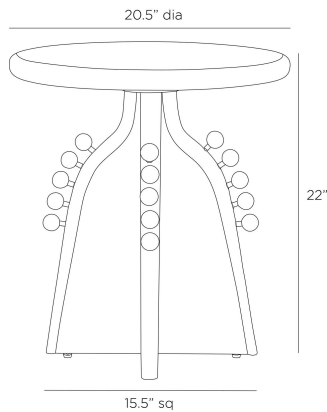

ARTERIOS

GUILLERMO ACCENT TABLE

FEI27
Ebony, Wood

Reminiscent of a mixed-media sculpture, the Guillermo is an adaptable piece of art for the home. Carved of ebony mango wood and adorned with Venus marble orbs to resemble a spiny sea creature, this style offers a surprise from every angle. Finish will vary.

APPEARANCE

Materials	Wood, Marble
Finishes	Ebony, Venus
Finish Will Vary	Yes
Top Coat/Sealant	Yes

DIMENSIONS

Overall	Dia: 20.5 in x H: 22 in
Foot Print	W: 15.5 in x D: 15.5 in
Diagonal Dimensions	W: 29.5 in

SHIPPING

Product Weight	9.5 lbs
Gross Weight 1	28.7 lbs
Shipping Box 1	W: 23.0 in x D: 23.0 in x H: 25.0 in

ADDITIONAL INFO

Base/Foot Type	Adjustable Nylon Glides
----------------	-------------------------