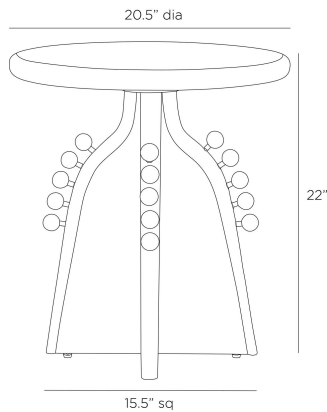

ARTERIO RS

GUILLERMO ACCENT TABLE

FEI27
Ebony, Wood

Reminiscent of a mixed-media sculpture, the Guillermo is an adaptable piece of art for the home. Carved of ebony mango wood and adorned with Venus marble orbs to resemble a spiny sea creature, this style offers a surprise from every angle. Finish will vary.

APPEARANCE

Materials	Wood, Marble
Finishes	Ebony, Venus
Finish Will Vary	Yes
Top Coat/Sealant	Yes

DIMENSIONS

Overall	Dia: 20.5 in x H: 22 in
Foot Print	W: 15.5 in x D: 15.5 in
Diagonal Dimensions	W: 29.5 in

SHIPPING

Product Weight	9.5 lbs
Gross Weight 1	28.7 lbs
Shipping Box 1	W: 23.0 in x D: 23.0 in x H: 25.0 in

ADDITIONAL INFO

Base/Foot Type	Adjustable Nylon Glides
----------------	-------------------------