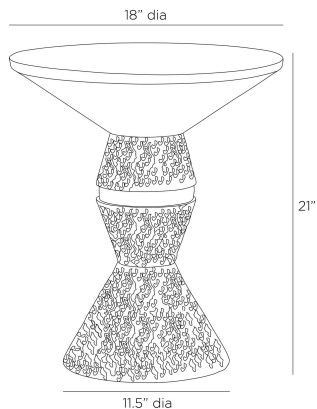

ARTERIO RS

FLOYD ACCENT TABLE

FEI28
Blackened Bronze, Aluminum

Inspired by Brutalist bronze sculptures, the totemic form of the Floyd is cast in blackened bronze aluminum. Heavily textured, this two-tone style is bisected by a band of smooth antique brass cast aluminum to highlight the pleasing hourglass silhouette. Finish will vary.

APPEARANCE

Materials	Aluminum, Aluminum
Finishes	Blackened Bronze, Antique Brass
Finish Will Vary	Yes
Top Coat/Sealant	Yes

DIMENSIONS

Overall	Dia: 18.0 in x H: 21 in
Foot Print	Dia: 11.5 in

SHIPPING

Product Weight	21.0 lbs
Gross Weight 1	31.0 lbs
Shipping Box 1	W: 22.5 in x D: 22.5 in x H: 23.6 in