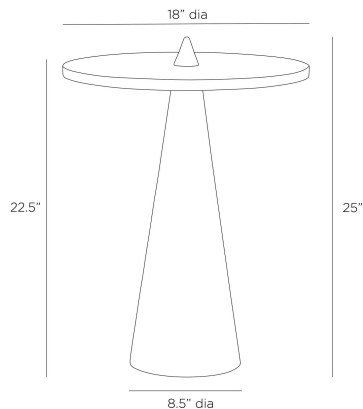

ARTERIOS

ARIA ACCENT TABLE

FEI29
Bengal, Marble

The Aria's gorgeously veined bengal marble surface makes it an eye-catching accent wherever it is placed. Embracing a strong geometric form, the tapered base of antique brass cast aluminum seemingly pierces the marble with an illusion that highlights this style's almost otherworldly form. Marble and finish will vary.

APPEARANCE

Materials	Marble, Aluminum
Finishes	Bengal, Antique Brass
Finish Will Vary	Yes
Top Coat/Sealant	Yes

DIMENSIONS

Overall	Dia: 18.0 in x H: 25 in
Foot Print	Dia: 8.5 in
Table Top	Dia: 18.0 in x H: 1 in
Diagonal Dimensions	W: 31 in

SHIPPING

Product Weight	14.0 lbs
Gross Weight 1	46.0 lbs
Shipping Box 1	W: 23.25 in x D: 15.5 in x H: 28.25 in

ADDITIONAL INFO

Base/Foot Type	Full Felted Bottom
----------------	--------------------

CONTRACT