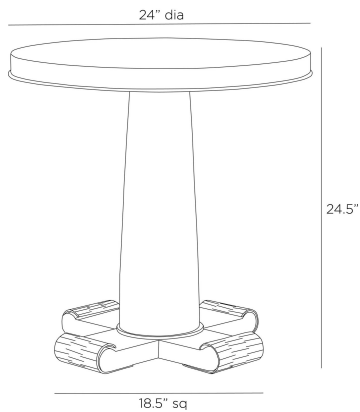

ARTERIOR S

HURST END TABLE

FEI30
Ebony, Wood

An update of an Empire-style classic, ebony mango wood is dressed up with rolled metal cuffs of bronze iron highlighting the top and cross pedestal base. This subtly textured style is oversized for large living areas. Wood will vary.

APPEARANCE

Materials	Wood, Iron
Finishes	Ebony, Bronze
Finish Will Vary	Yes
Top Coat/Sealant	Yes

DIMENSIONS

Overall	Dia: 24.0 in x H: 24.5 in
Foot Print	W: 18.5 in x D: 18.5 in
Diagonal Dimensions	W: 34 in

SHIPPING

Shipping Requirements	Truck Ship
Product Weight	43.5 lbs
Gross Weight 1	59.0 lbs
Shipping Box 1	W: 29.0 in x D: 29.0 in x H: 29.0 in

CONTRACT

Contract Suitability	Contract Suitable With Conditions
Contract Conditions	For an additional fee, a clear, protective coating can be added