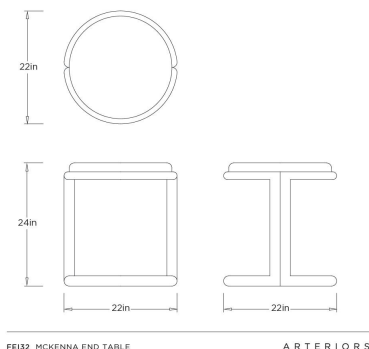

ARTERIOS

MCKENNA END TABLE

FEI32
Toronto, Marble

Celebrating circular forms, the mango wood base finished in umber features rounded joinery topped with our Toronto marble blending mid-century modern style with natural materials. Marble will vary.

APPEARANCE

Materials	Marble, Wood
Finishes	Toronto, UMBER
Finish Will Vary	Yes
Top Coat/Sealant	Yes

DIMENSIONS

Overall	Dia: 22.5 in x H: 24 in
Foot Print	Dia: 22.5 in
Table Top	Dia: 20.0 in
Table Top Thickness	H: 2.5 in
Diagonal Dimensions	W: 33 in

SHIPPING

Shipping Requirements	Truck Ship
Product Weight	72.5 lbs
Gross Weight 1	25.24 lbs
Gross Weight 2	58.42 lbs
Shipping Box 1	W: 25.2 in x D: 25.2 in x H: 26.0 in
Shipping Box 2	W: 24.0 in x D: 26.0 in x H: 6.0 in

CONTRACT

Contract Suitability	Contract Suitable With Conditions
Contract Conditions	Natural stone requires periodic sealing, For an additional fee, a clear, protective coating can be added
Tilt Test Degrees	12 Degrees