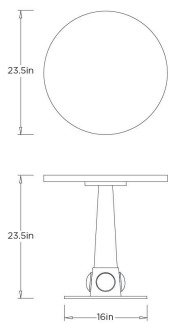

ARTERIOS

LANCELOT END TABLE

FEI33 LANCELOT END TABLE

ARTERIOS