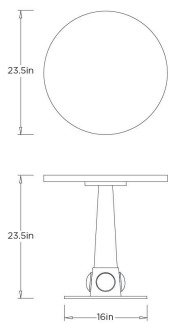

ARTERIOS

LANCELOT END TABLE

FEI33 LANCELOT END TABLE

ARTERIOS

FEI33
Bengal, Bengal Marble

Glamorous from top to base, this wire-brushed mango wood end table finished in ebony harkens back to the Art Deco era. The antique brass base, inset with oval cabochons of Bengal marble, adds a jewel-like accent to this pedestal-style piece. Finish will vary.

APPEARANCE

Materials	Bengal Marble, Brass, Wood
Finishes	Bengal, Antique Brass, Ebony
Finish Will Vary	Yes
Top Coat/Sealant	Yes

DIMENSIONS

Overall	Dia: 23.5 in x H: 23.5 in
Foot Print	Dia: 16.0 in
Table Top	Dia: 23.5 in
Table Top Thickness	H: 1 in
Diagonal Dimensions	W: 33.5 in

SHIPPING

Shipping Requirements	Truck Ship
Product Weight	52.8 lbs
Gross Weight 1	50.7 lbs
Gross Weight 2	41.9 lbs
Shipping Box 1	W: 20.1 in x D: 20.5 in x H: 27.17 in
Shipping Box 2	W: 31.5 in x D: 30.31 in x H: 9.05 in