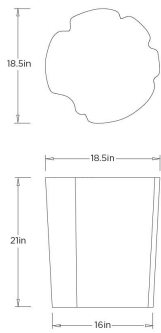

ARTERIOS

MINERVA ACCENT TABLE

FEI34 MINERVA END TABLE

ARTERIOS