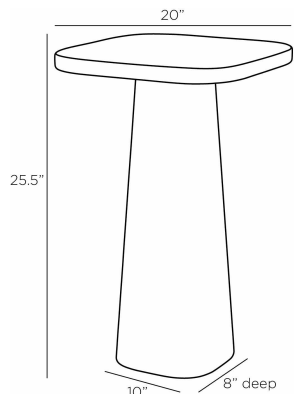

ARTERIOS

BLYTHE SMALL ACCENT TABLE

FES05
Navy, Fiberglass

Pairing the best contemporary and modern design, navy lacquer of the deepest hue gives our essential end table a refined finish. A thick-rimmed top juxtaposes a solid tapered base for the perfect mix of form and function.

APPEARANCE

Materials	Fiberglass
Finishes	Navy
Finish Will Vary	No
Top Coat/Sealant	No

DIMENSIONS

Overall	W: 20 in x D: 16 in x H: 25.5 in
Foot Print	W: 10 in x D: 8 in
Diagonal Dimensions	W: 30.5 in

SHIPPING

Product Weight	41.1 lbs
Gross Weight 1	52.9 lbs
Shipping Box 1	W: 21 in x D: 34 in x H: 31 in

ADDITIONAL INFO

Base/Foot Type	Felt Pads

CONTRACT

Contract Suitability	Not Contract Suitable
Tilt Test Degrees	Does Not Pass

SWATCHES

NLSW 4x4 Swatch: Navy Lacquer