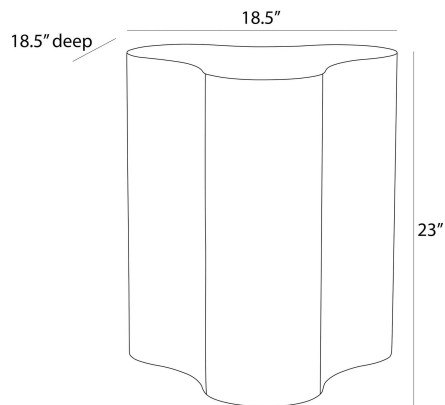

ARTERIO RS

JOJO ACCENT TABLE

FES15
Light Beige Burl, Ash Veneer

A simple extruded pedestal is crafted in a trefoil-inspired form to offer as much surface as possible without taking up a lot of space. It is finished in light beige burl ash veneer that is book-matched for a seamless appearance. Finish will vary.

APPEARANCE

Materials	Ash Veneer
Finishes	Light Beige Burl
Finish Will Vary	Yes
Top Coat/Sealant	Yes

DIMENSIONS

Overall	W: 18.5 in x D: 18.5 in x H: 23 in
Foot Print	W: 18.5 in x D: 18.5 in
Table Top	W: 18.5 in x D: 18.5 in
Diagonal Dimensions	W: 31 in

SHIPPING

Shipping Requirements	Truck Ship
Product Weight	40.0 lbs
Gross Weight 1	98.11 lbs
Shipping Box 1	W: 22.0 in x D: 23.62 in x H: 28.15 in

CONTRACT

Contract Suitability	Contract Suitable As Is
Tilt Test Degrees	12 Degrees

SWATCHES

LBBWS 2x2 Swatch: Light Beige Burl
W