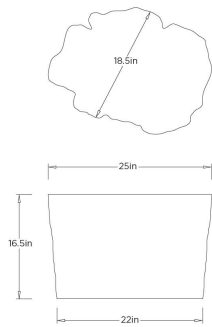

MERAMEC OUTDOOR END TABLE

FES17 MERAMEC OUTDOOR END TABLE

ARTERIOS

FES17

Light Tuscan, Concrete Composite

The Meramec Outdoor End Table brings organic artistry to exterior spaces with a live-edge form shaped and textured entirely by hand before casting. Made from durable light tuscan concrete composite, it offers a natural, stone-like presence perfect for outdoor living. Use it individually or nest it with the coordinating coffee table to create a large, layered center table arrangement. A functional accent with an earthy, refined sensibility.

APPEARANCE

Materials	Concrete Composite
Finishes	Light Tuscan
Finish Will Vary	Yes
Top Coat/Sealant	No

DIMENSIONS

Overall	W: 25 in x D: 18.5 in x H: 16.5 in
---------	------------------------------------

SHIPPING

Product Weight	42.7 lbs
Gross Weight 1	46 lbs
Shipping Box 1	W: 19 in x D: 21 in x H: 27 in

ADDITIONAL INFO

Base/Foot Type	Felt Pads
----------------	-----------

CONTRACT

Contract Suitability	Contract Suitable As Is
Tilt Test Degrees	12 Degrees